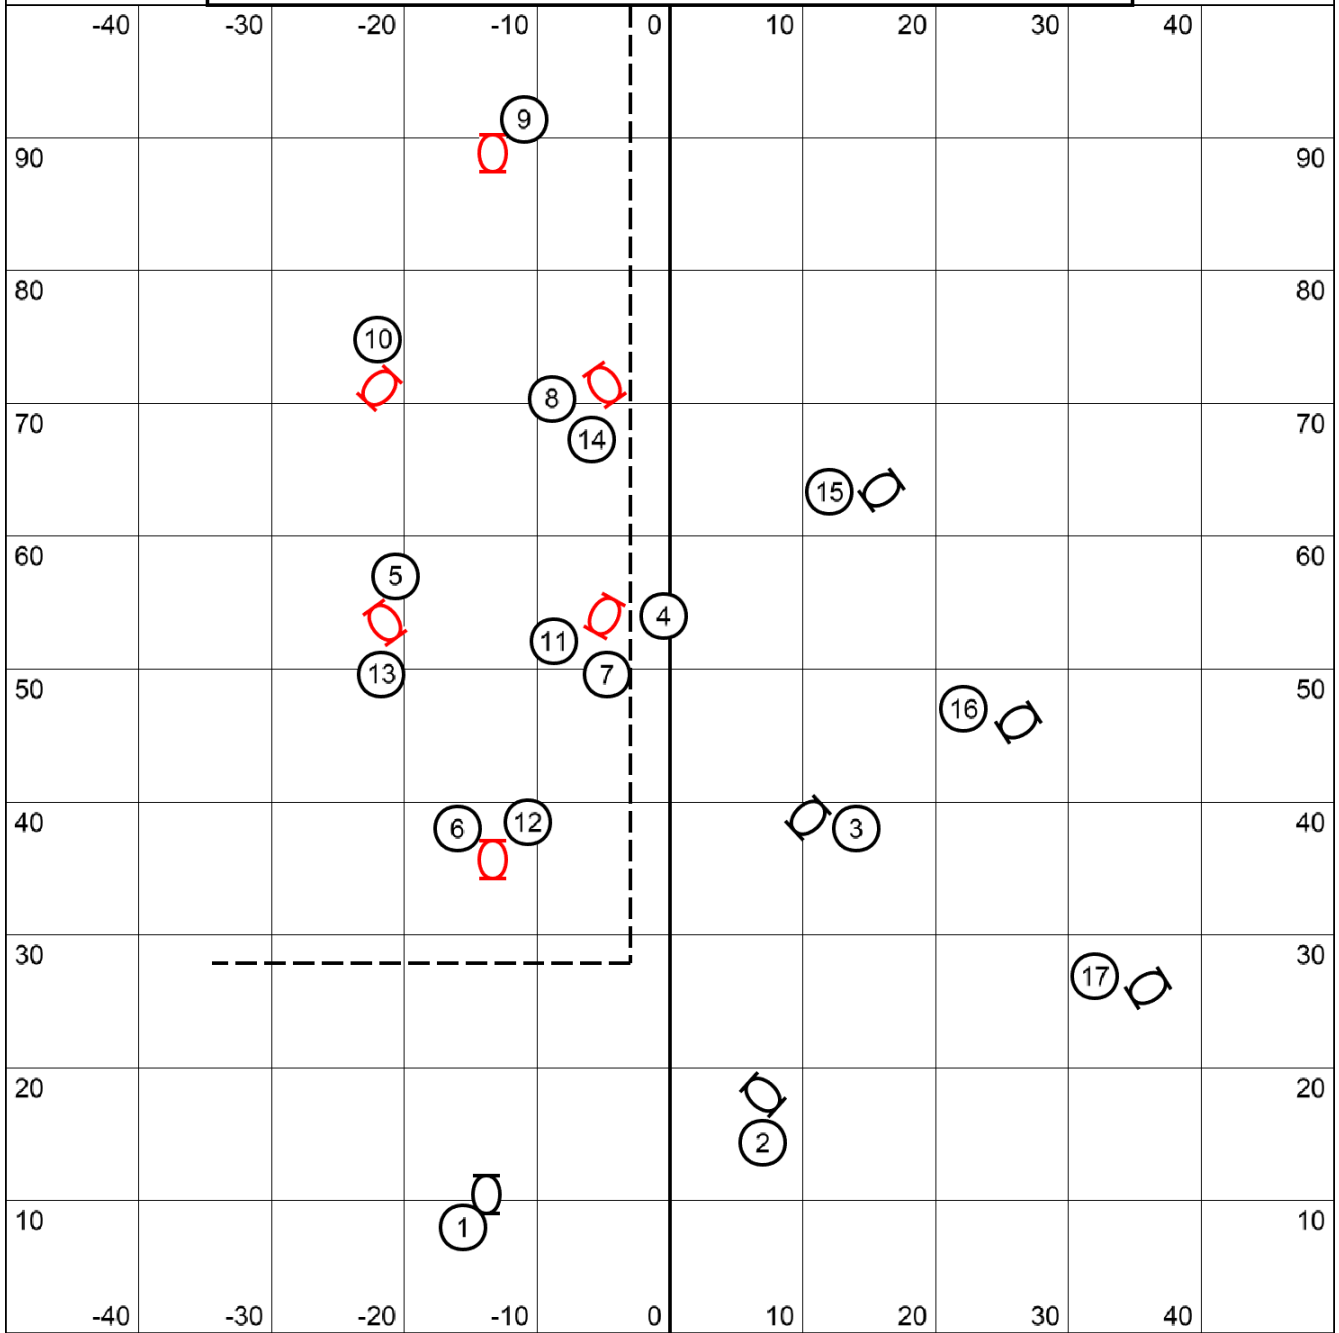

1010 CanCan EON Tunnelers

Designed by Nick Sparks

1010 CanCan Intro Tunnelers

Designed by Nick Sparks

MBC Elite Hoopers

Designed by Nick Sparks

MBC Open Hoopers

Designed by Nick Sparks

MBC Novice Hoopers

Designed by Nick Sparks

MBC Intro Hoopers

Designed by Nick Sparks

10 10 NYpizza Gamblers EON

Designed by Nick Sparks

- Dogwalk - 7 points - 1 performance
- Weave Poles - 6 points - 2 performances
- A-frame - 5 points - 2 performances
- Barrel - 4 points - 3 performances
- Tunnel - 3 points - 4 performances
- Jump/Hoop - 1 point - 10 performances

- Elite = 50 points
- Open = 40 points
- Novice = 30 points
- Gamble = 20 points
- 20" - 34 secs, 16" - 38 secs
- 12" - 42 secs, 8" - 46 secs, 4" - 50 secs