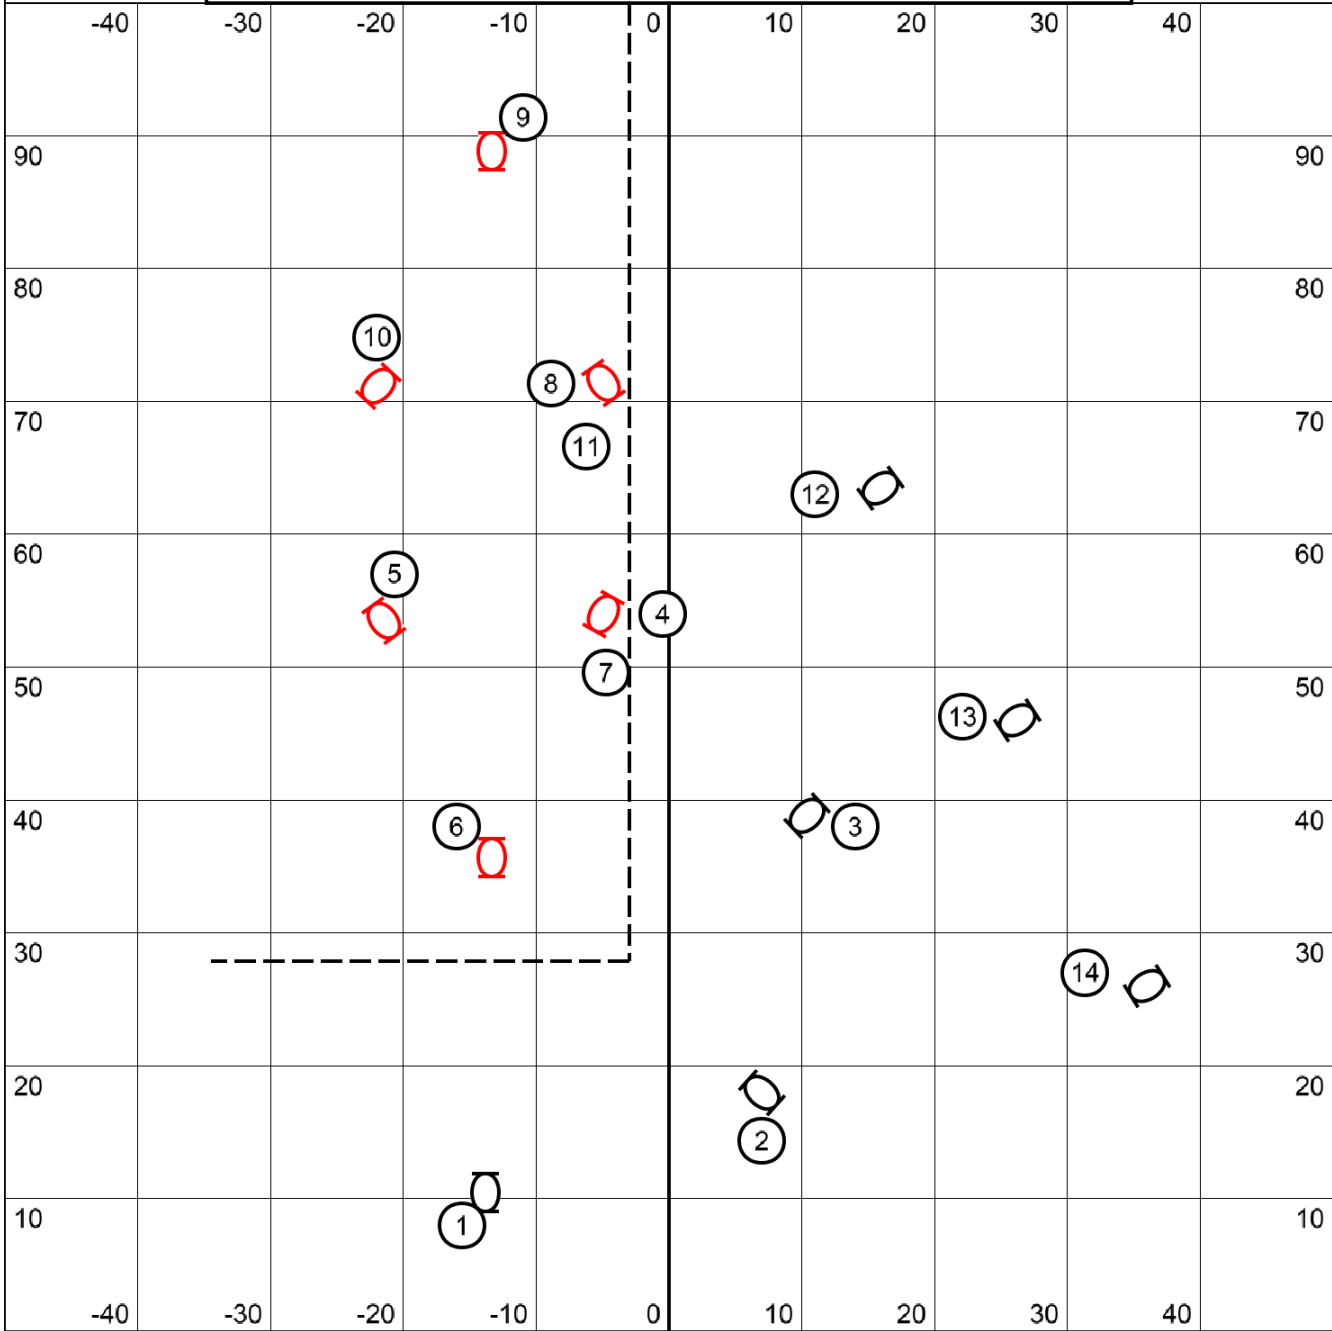

1010 CanCan EON Tunnelers

Designed by Nick Sparks

1010 CanCan Intro Tunnelers

Designed by Nick Sparks

MBC Elite Hoopers

Designed by Nick Sparks

MBC Open Hoopers

Designed by Nick Sparks

MBC Novice Hoopers

Designed by Nick Sparks

MBC Intro Hoopers

Designed by Nick Sparks

10 10 NYpizza Gamblers EON

Designed by Nick Sparks

- Dogwalk - 7 points - 1 performance
- Weave Poles - 6 points - 2 performances
- A-frame - 5 points - 2 performances
- Barrel - 4 points - 3 performances
- Tunnel - 3 points - 4 performances
- Jump/Hoop - 1 point - 10 performances

- Elite = 50 points
- Open = 40 points
- Novice = 30 points
- Gamble = 20 points
- 20" - 34 secs, 16" - 38 secs
- 12" - 42 secs, 8" - 46 secs, 4" - 50 secs