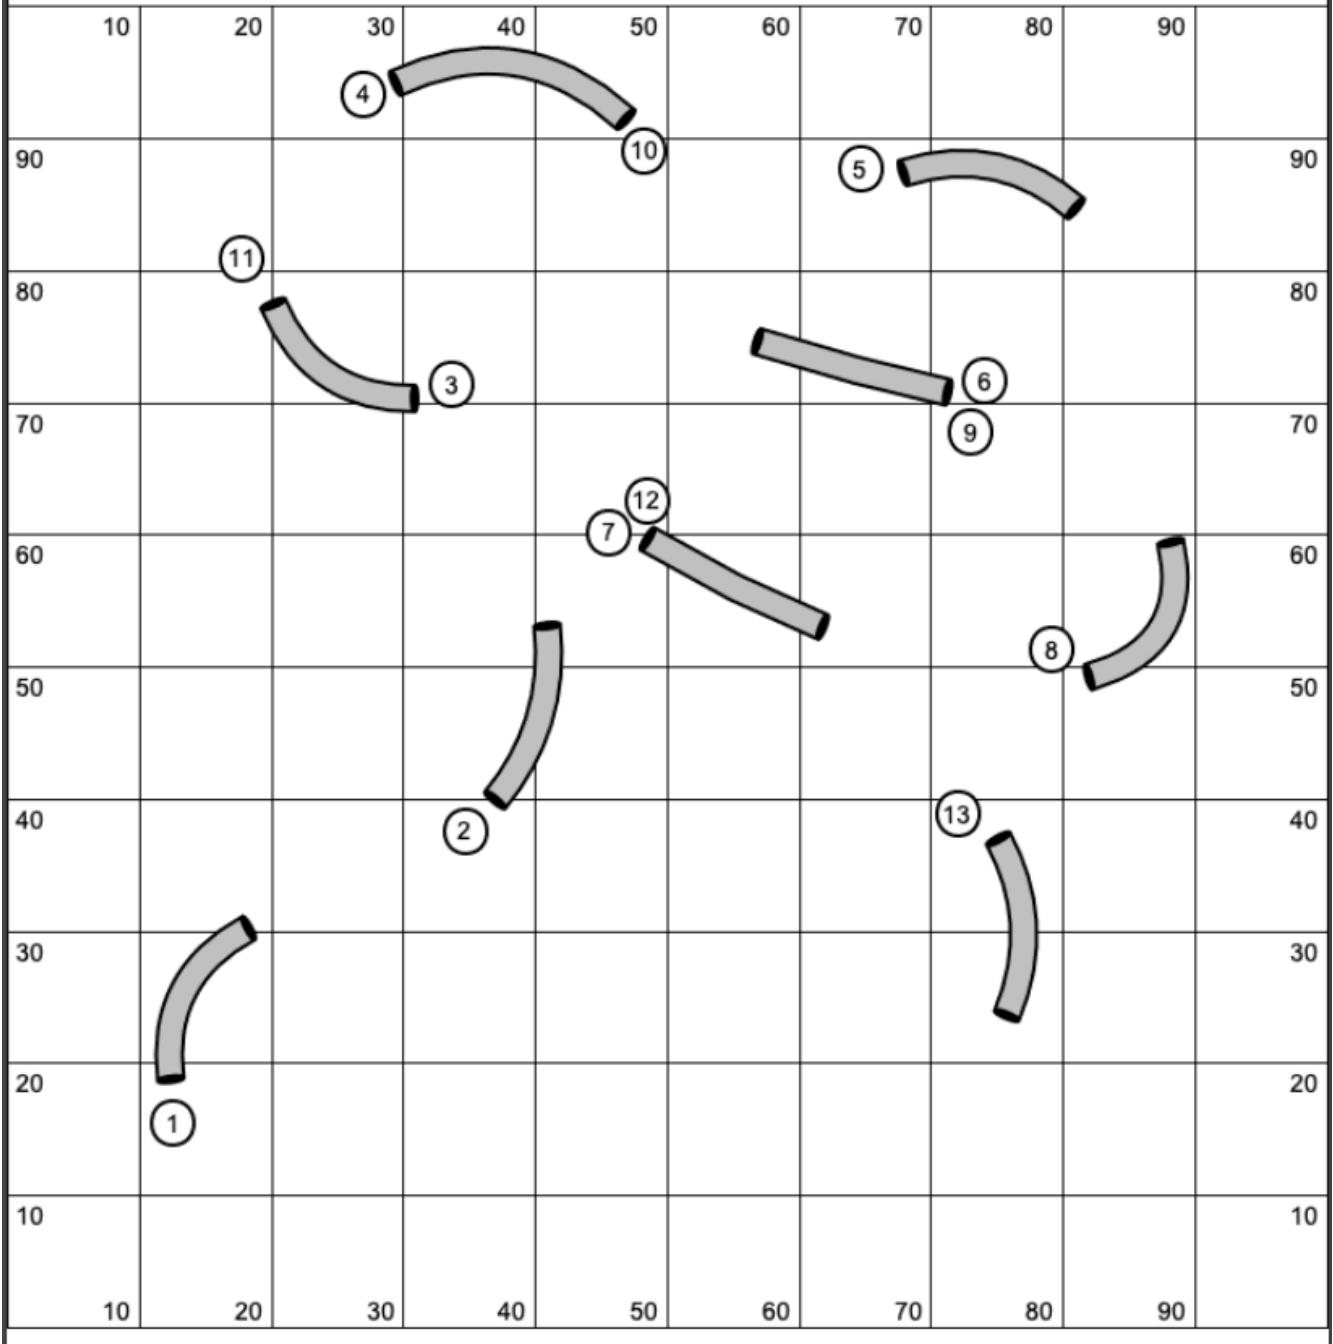

1010 CanCan EON Tunnelers

Designed by Nick Sparks

1010 CanCan Intro Tunnelers

Designed by Nick Sparks

MBC Elite Hoopers

Designed by Nick Sparks

MBC Open Hoopers

Designed by Nick Sparks

MBC Novice Hoopers

Designed by Nick Sparks

MBC Intro Hoopers

Designed by Nick Sparks

10 10 NYpizza Gamblers EON

Designed by Nick Sparks

- Dogwalk - 7 points - 1 performance
- Weave Poles - 6 points - 2 performances
- A-frame - 5 points - 2 performances
- Barrel - 4 points - 3 performances
- Tunnel - 3 points - 4 performances
- Jump/Hoop - 1 point - 10 performances

- Elite = 50 points
- Open = 40 points
- Novice = 30 points
- Gamble = 20 points
- 20" - 34 secs, 16" - 38 secs
- 12" - 42 secs, 8" - 46 secs, 4" - 50 secs