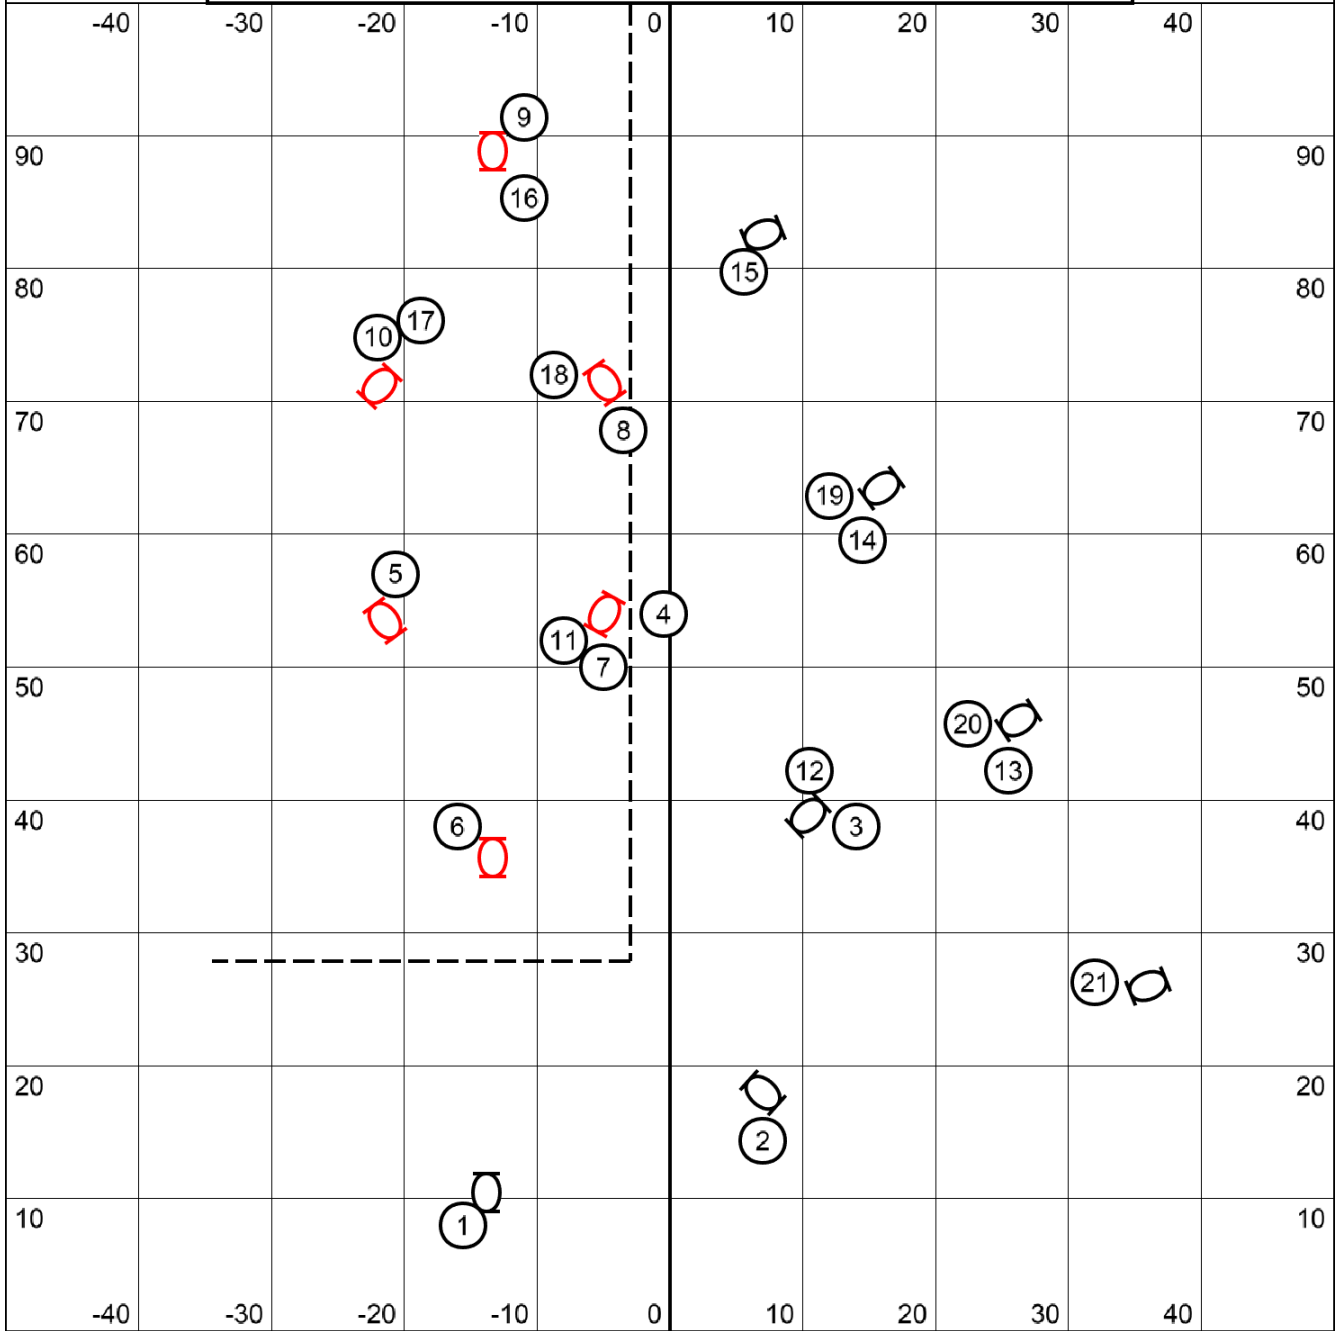

1010 CanCan EON Tunnelers

Designed by Nick Sparks

1010 CanCan Intro Tunnelers

Designed by Nick Sparks

MBC Elite Hoopers

Designed by Nick Sparks

MBC Open Hoopers

Designed by Nick Sparks

MBC Novice Hoopers

Designed by Nick Sparks

MBC Intro Hoopers

Designed by Nick Sparks

10 10 NYpizza Gamblers EON

Designed by Nick Sparks

- Dogwalk - 7 points - 1 performance
- Weave Poles - 6 points - 2 performances
- A-frame - 5 points - 2 performances
- Barrel - 4 points - 3 performances
- Tunnel - 3 points - 4 performances
- Jump/Hoop - 1 point - 10 performances

- Elite = 50 points
- Open = 40 points
- Novice = 30 points
- Gamble = 20 points
- 20" - 34 secs, 16" - 38 secs
- 12" - 42 secs, 8" - 46 secs, 4" - 50 secs