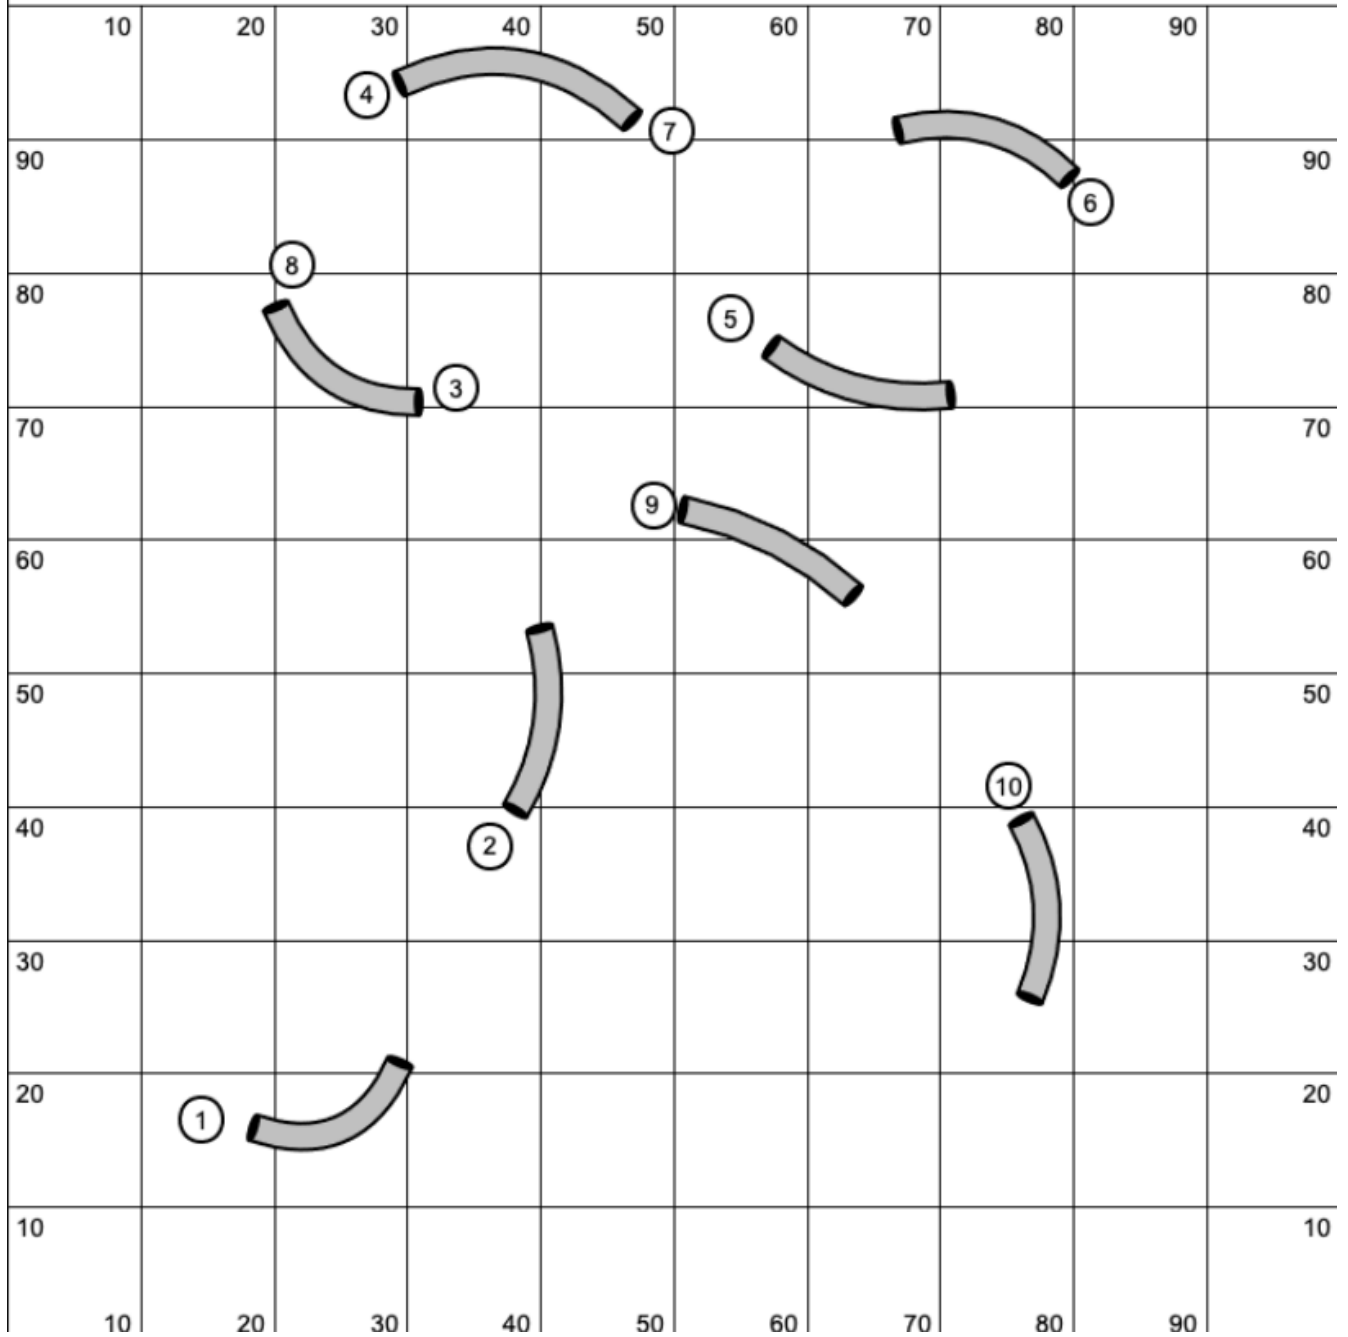

1010 CanCan EON Tunnelers

Designed by Nick Sparks

1010 CanCan Intro Tunnelers

Designed by Nick Sparks

MBC Elite Hoopers

Designed by Nick Sparks

MBC Open Hoopers

Designed by Nick Sparks

MBC Novice Hoopers

Designed by Nick Sparks

MBC Intro Hoopers

Designed by Nick Sparks

10 10 NYpizza Gamblers EON

Designed by Nick Sparks

- Dogwalk - 7 points - 1 performance
- Weave Poles - 6 points - 2 performances
- A-frame - 5 points - 2 performances
- Barrel - 4 points - 3 performances
- Tunnel - 3 points - 4 performances
- Jump/Hoop - 1 point - 10 performances

- Elite = 50 points
- Open = 40 points
- Novice = 30 points
- Gamble = 20 points
- 20" - 34 secs, 16" - 38 secs
- 12" - 42 secs, 8" - 46 secs, 4" - 50 secs