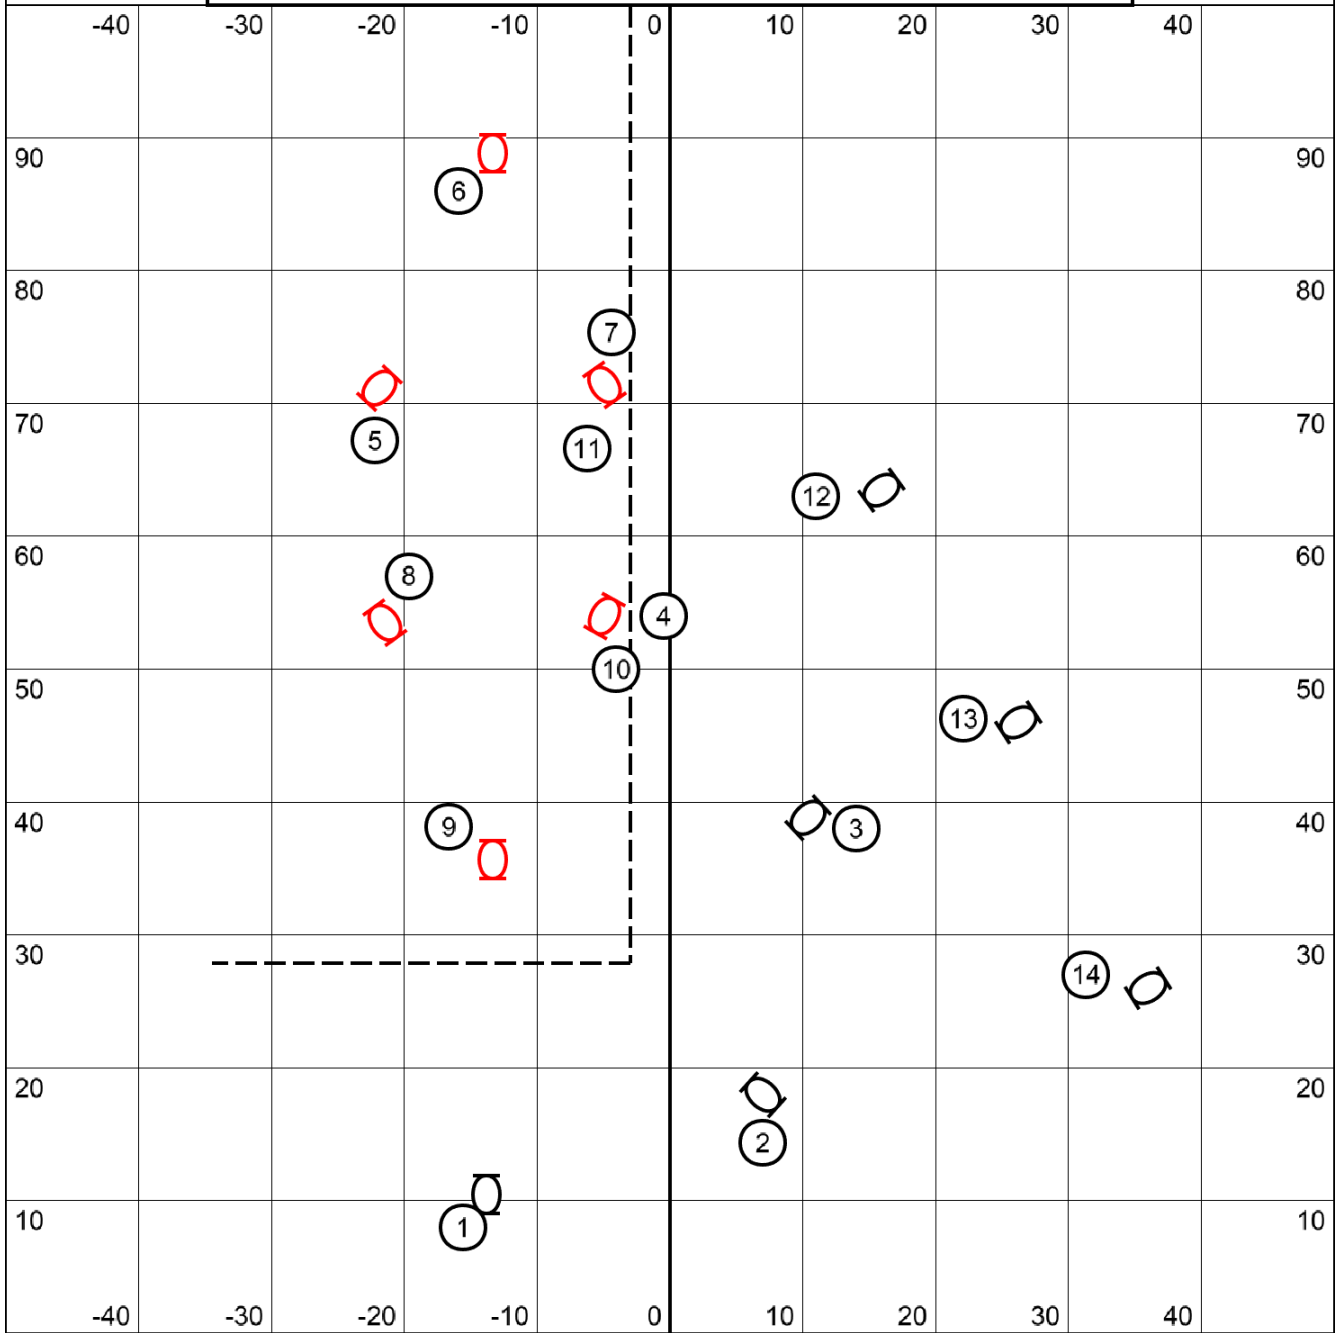

1010 CanCan EON Tunnelers

Designed by Nick Sparks

1010 CanCan Intro Tunnelers

Designed by Nick Sparks

MBC Elite Hoopers

Designed by Nick Sparks

MBC Open Hoopers

Designed by Nick Sparks

MBC Novice Hoopers

Designed by Nick Sparks

MBC Intro Hoopers

Designed by Nick Sparks

10 10 NYpizza Gamblers EON

Designed by Nick Sparks

- Dogwalk - 7 points - 1 performance
- Weave Poles - 6 points - 2 performances
- A-frame - 5 points - 2 performances
- Barrel - 4 points - 3 performances
- Tunnel - 3 points - 4 performances
- Jump/Hoop - 1 point - 10 performances

- Elite = 50 points
- Open = 40 points
- Novice = 30 points
- Gamble = 20 points
- 20" - 34 secs, 16" - 38 secs
- 12" - 42 secs, 8" - 46 secs, 4" - 50 secs