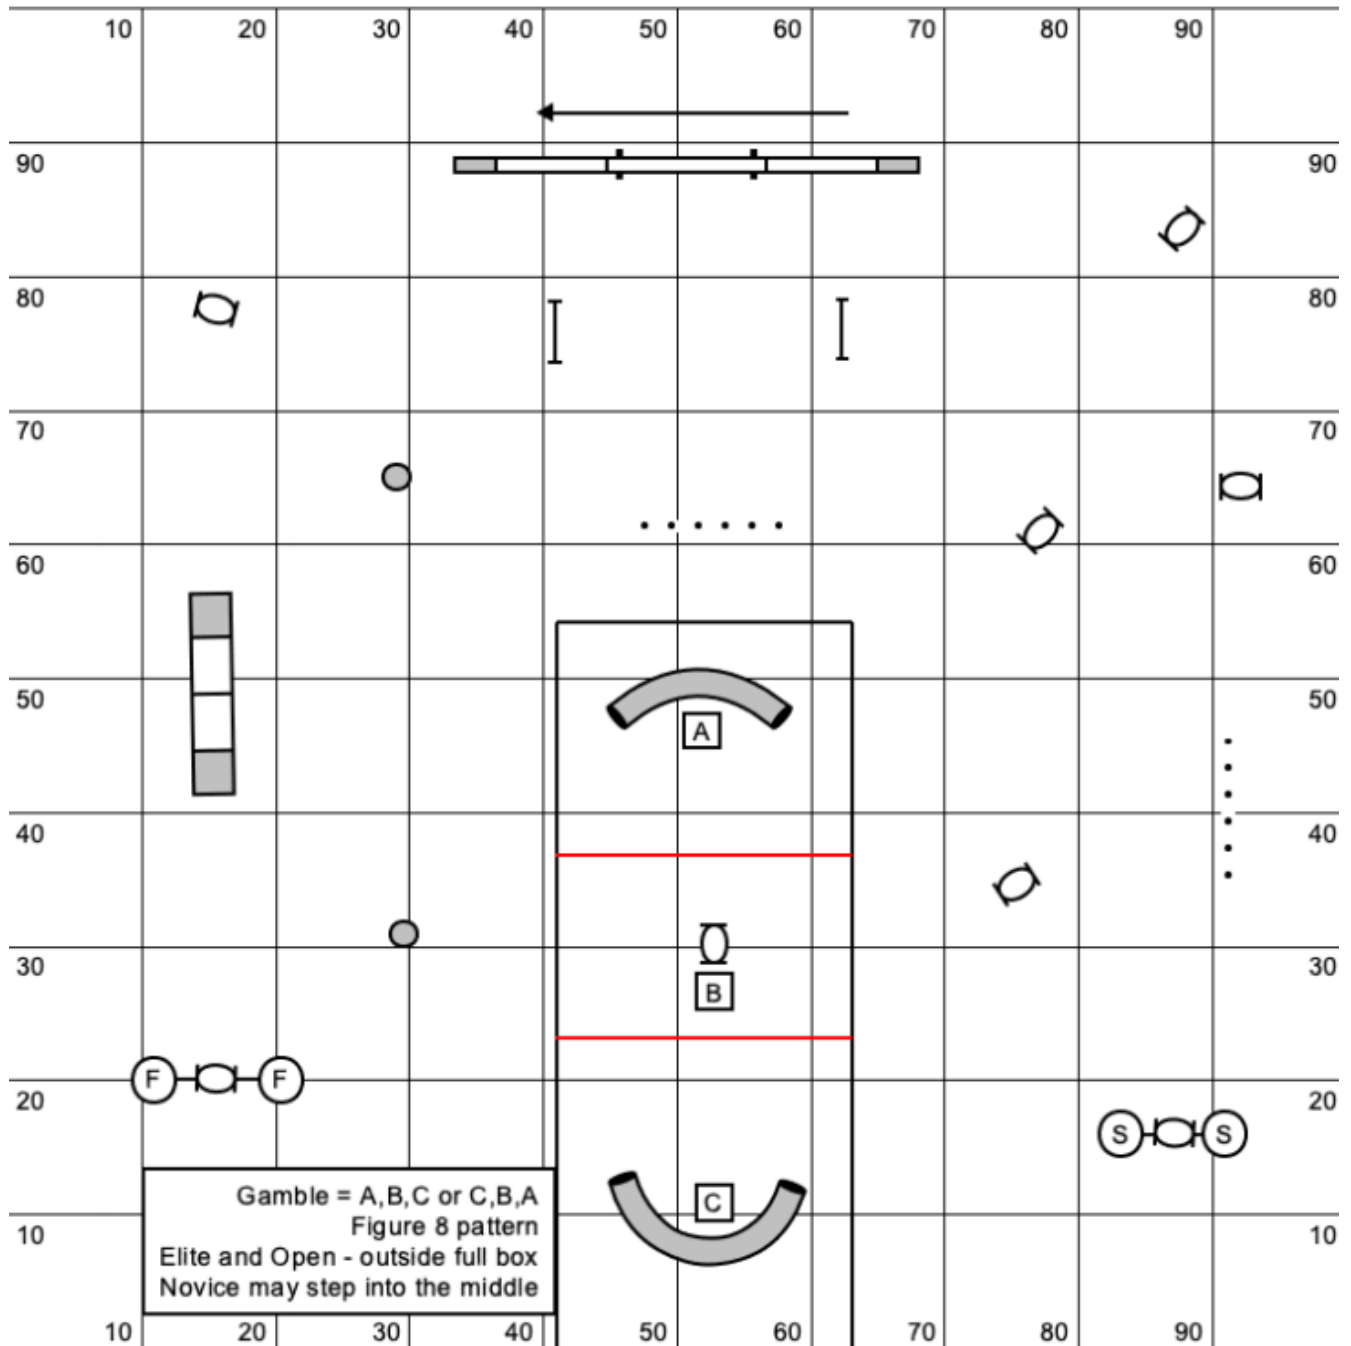

MBC Novice Hoopers

Designed by Nick Sparks

MBC Intro Hoopers

Designed by Nick Sparks

10 10 NYpizza Gamblers EON

Designed by Nick Sparks

- Dogwalk - 7 points - 1 performance
- Weave Poles - 6 points - 2 performances
- A-frame - 5 points - 2 performances
- Barrel - 4 points - 3 performances
- Tunnel - 3 points - 4 performances
- Jump/Hoop - 1 point - 10 performances

- Elite = 50 points
- Open = 40 points
- Novice = 30 points
- Gamble = 20 points
- 20" - 34 secs, 16" - 38 secs
- 12" - 42 secs, 8" - 46 secs, 4" - 50 secs